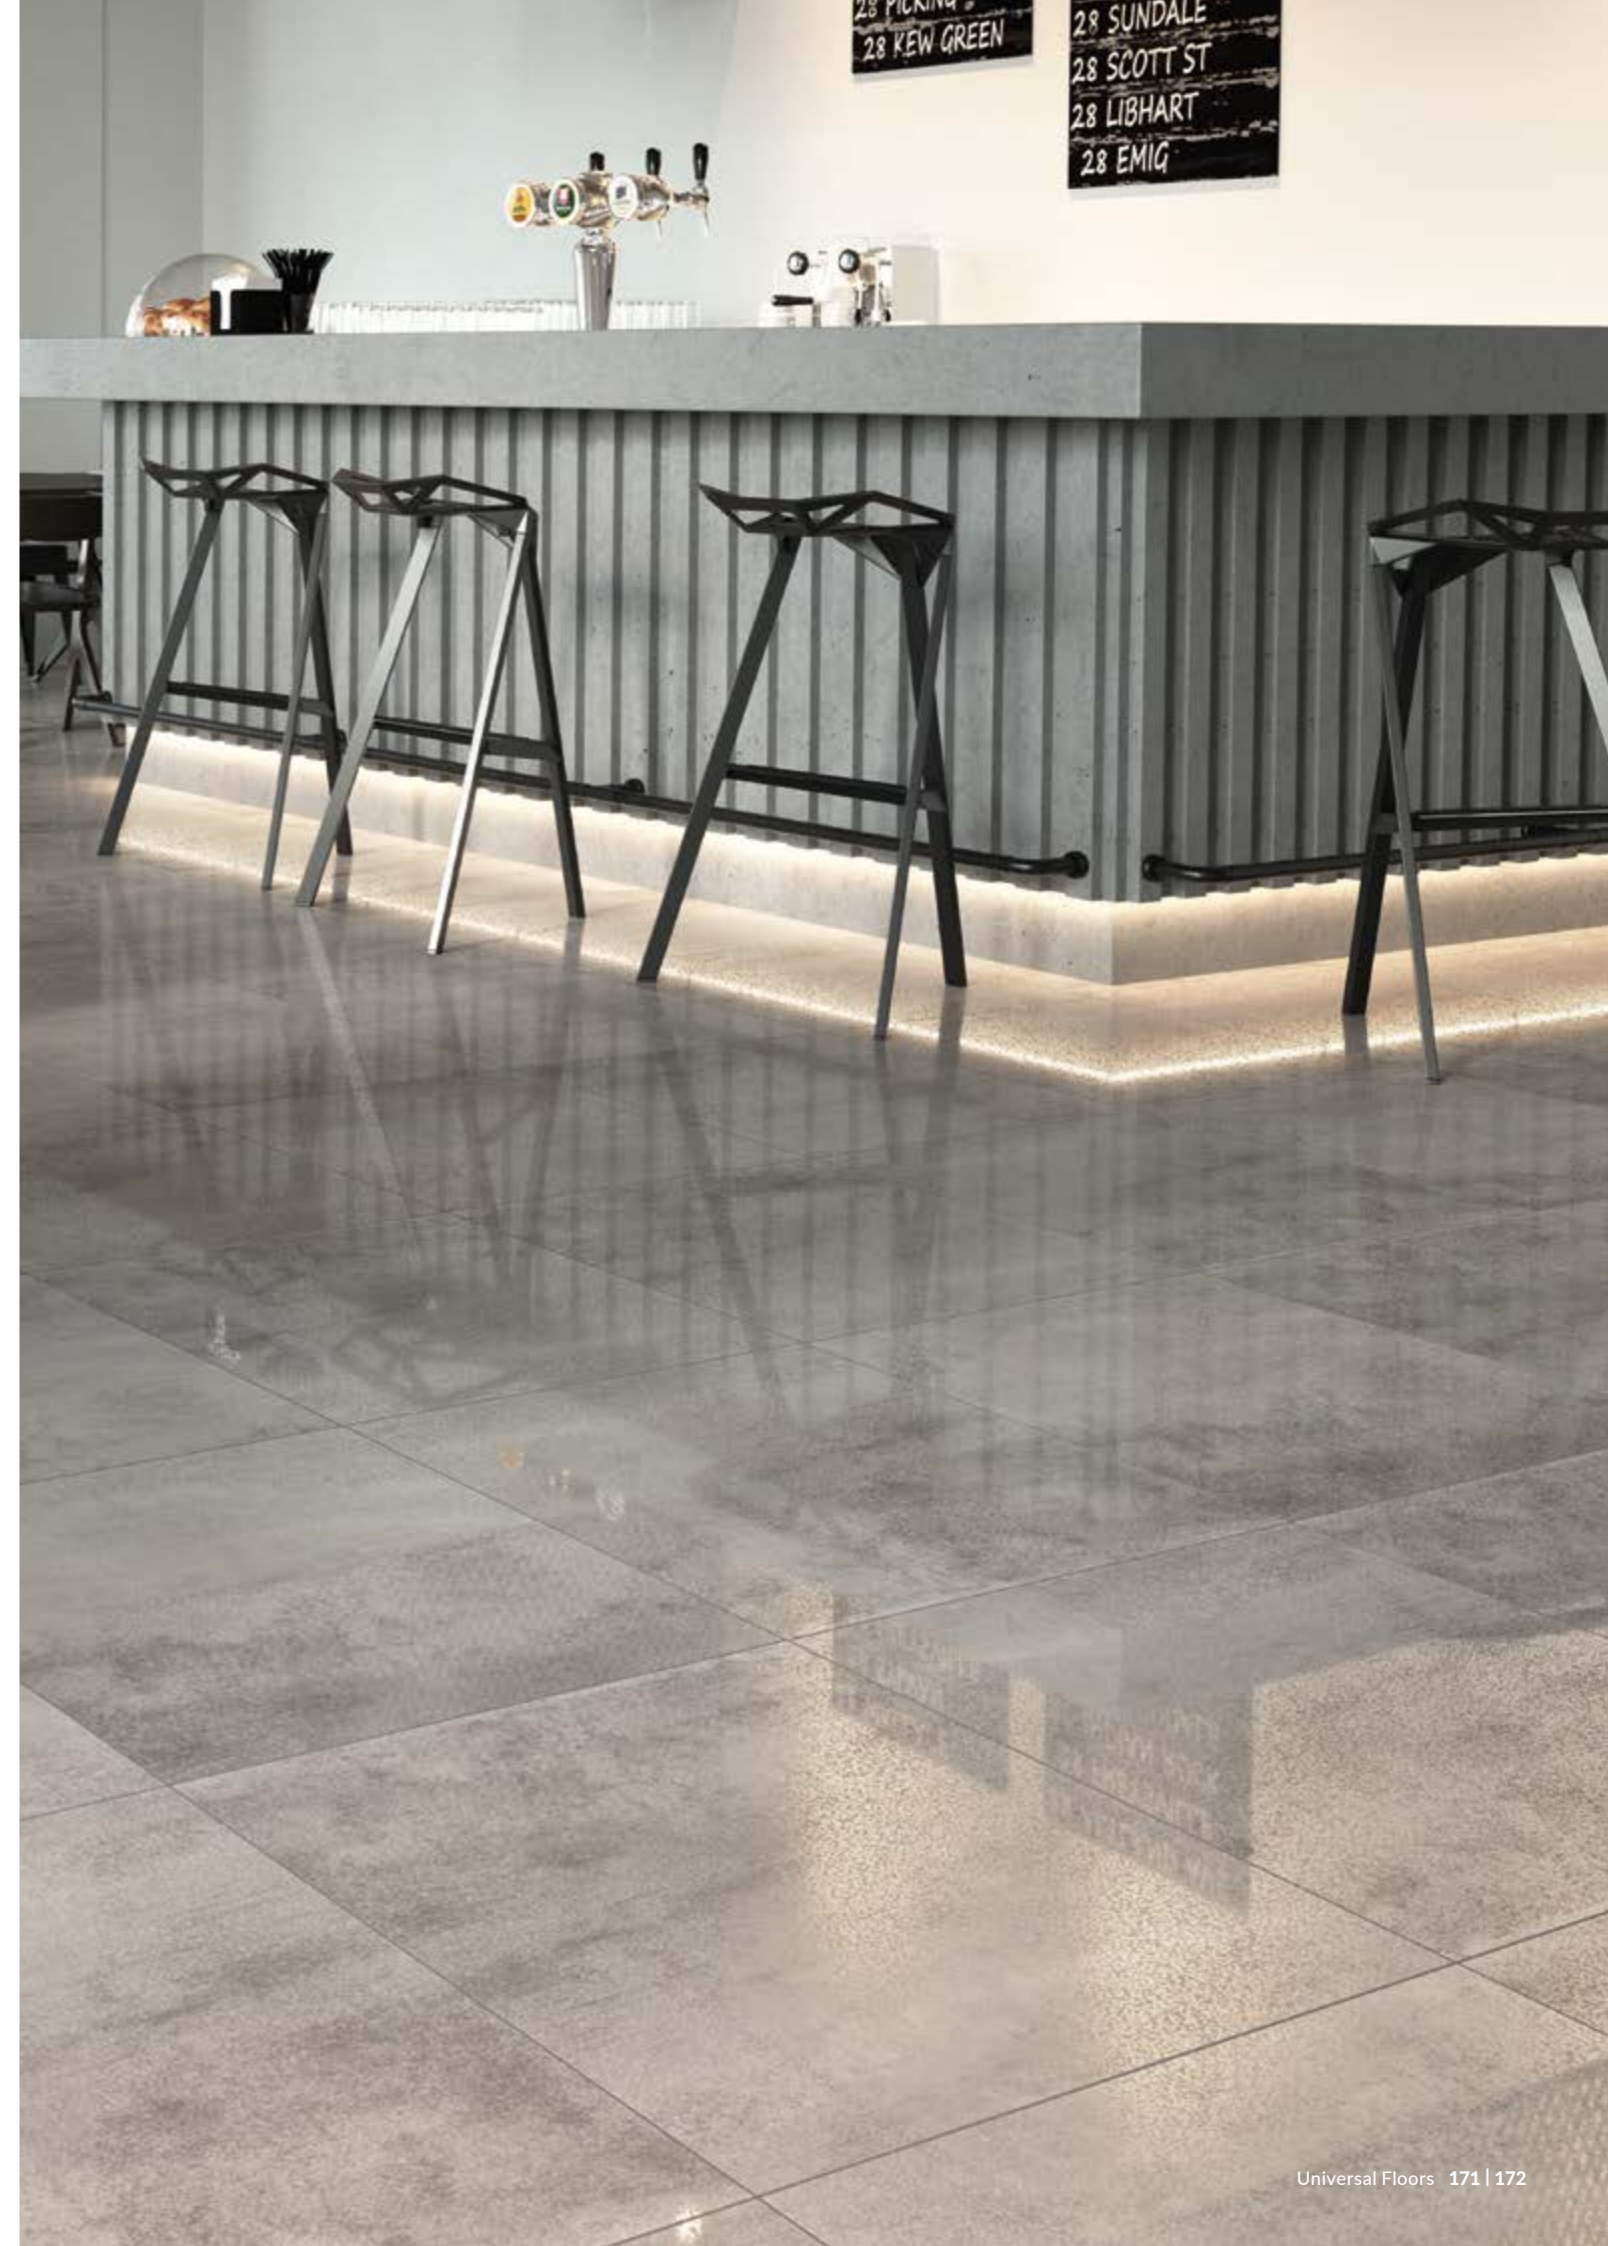

Universal Floors

Die Fliesenkollektion **Universal Floors** bietet vielseitige Lösungen für unterschiedliche Anwendungen und bietet eine hervorragende Grundlage für weitere Arrangements. Dank des natürlichen Designs lassen sich die Fliesen selbst in die stilistisch vielfältigsten Räume integrieren, und das dezente Farbschema harmonisiert perfekt mit den meisten Innenräumen.

*The **Universal Floors** tile collection is a versatile proposal for various applications, providing a great basis for further arrangements. Natural design allows the tiles to be integrated into even the most stylistically diverse rooms, and the subdued colour scheme perfectly harmonizes with most interiors.*