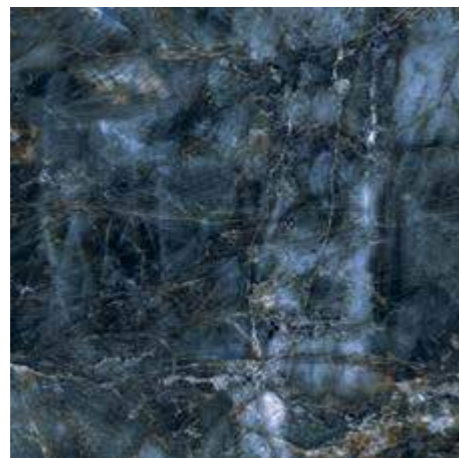

blau poliert · *blue polished*
NT1066-004-1 · TGGP1002407846 · PG32