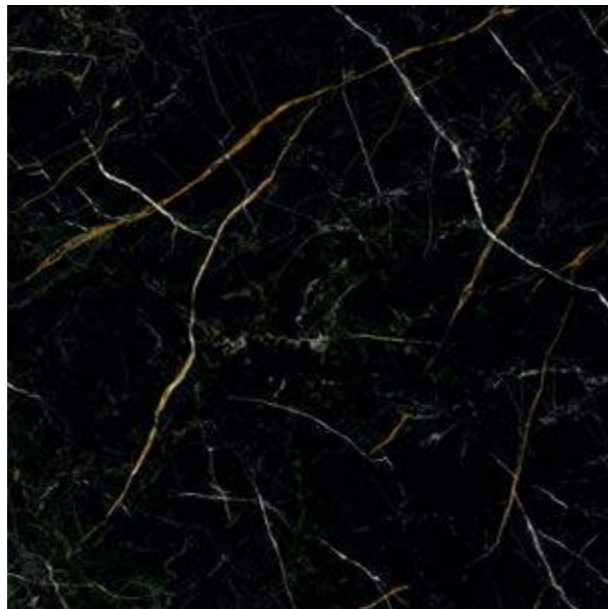

schwarz poliert · *black polished*
OP537-002-1 · TGGP1001206253 · PG36

60 x 60
59,8 x 59,8
Feinsteinzeug
porcelain stoneware