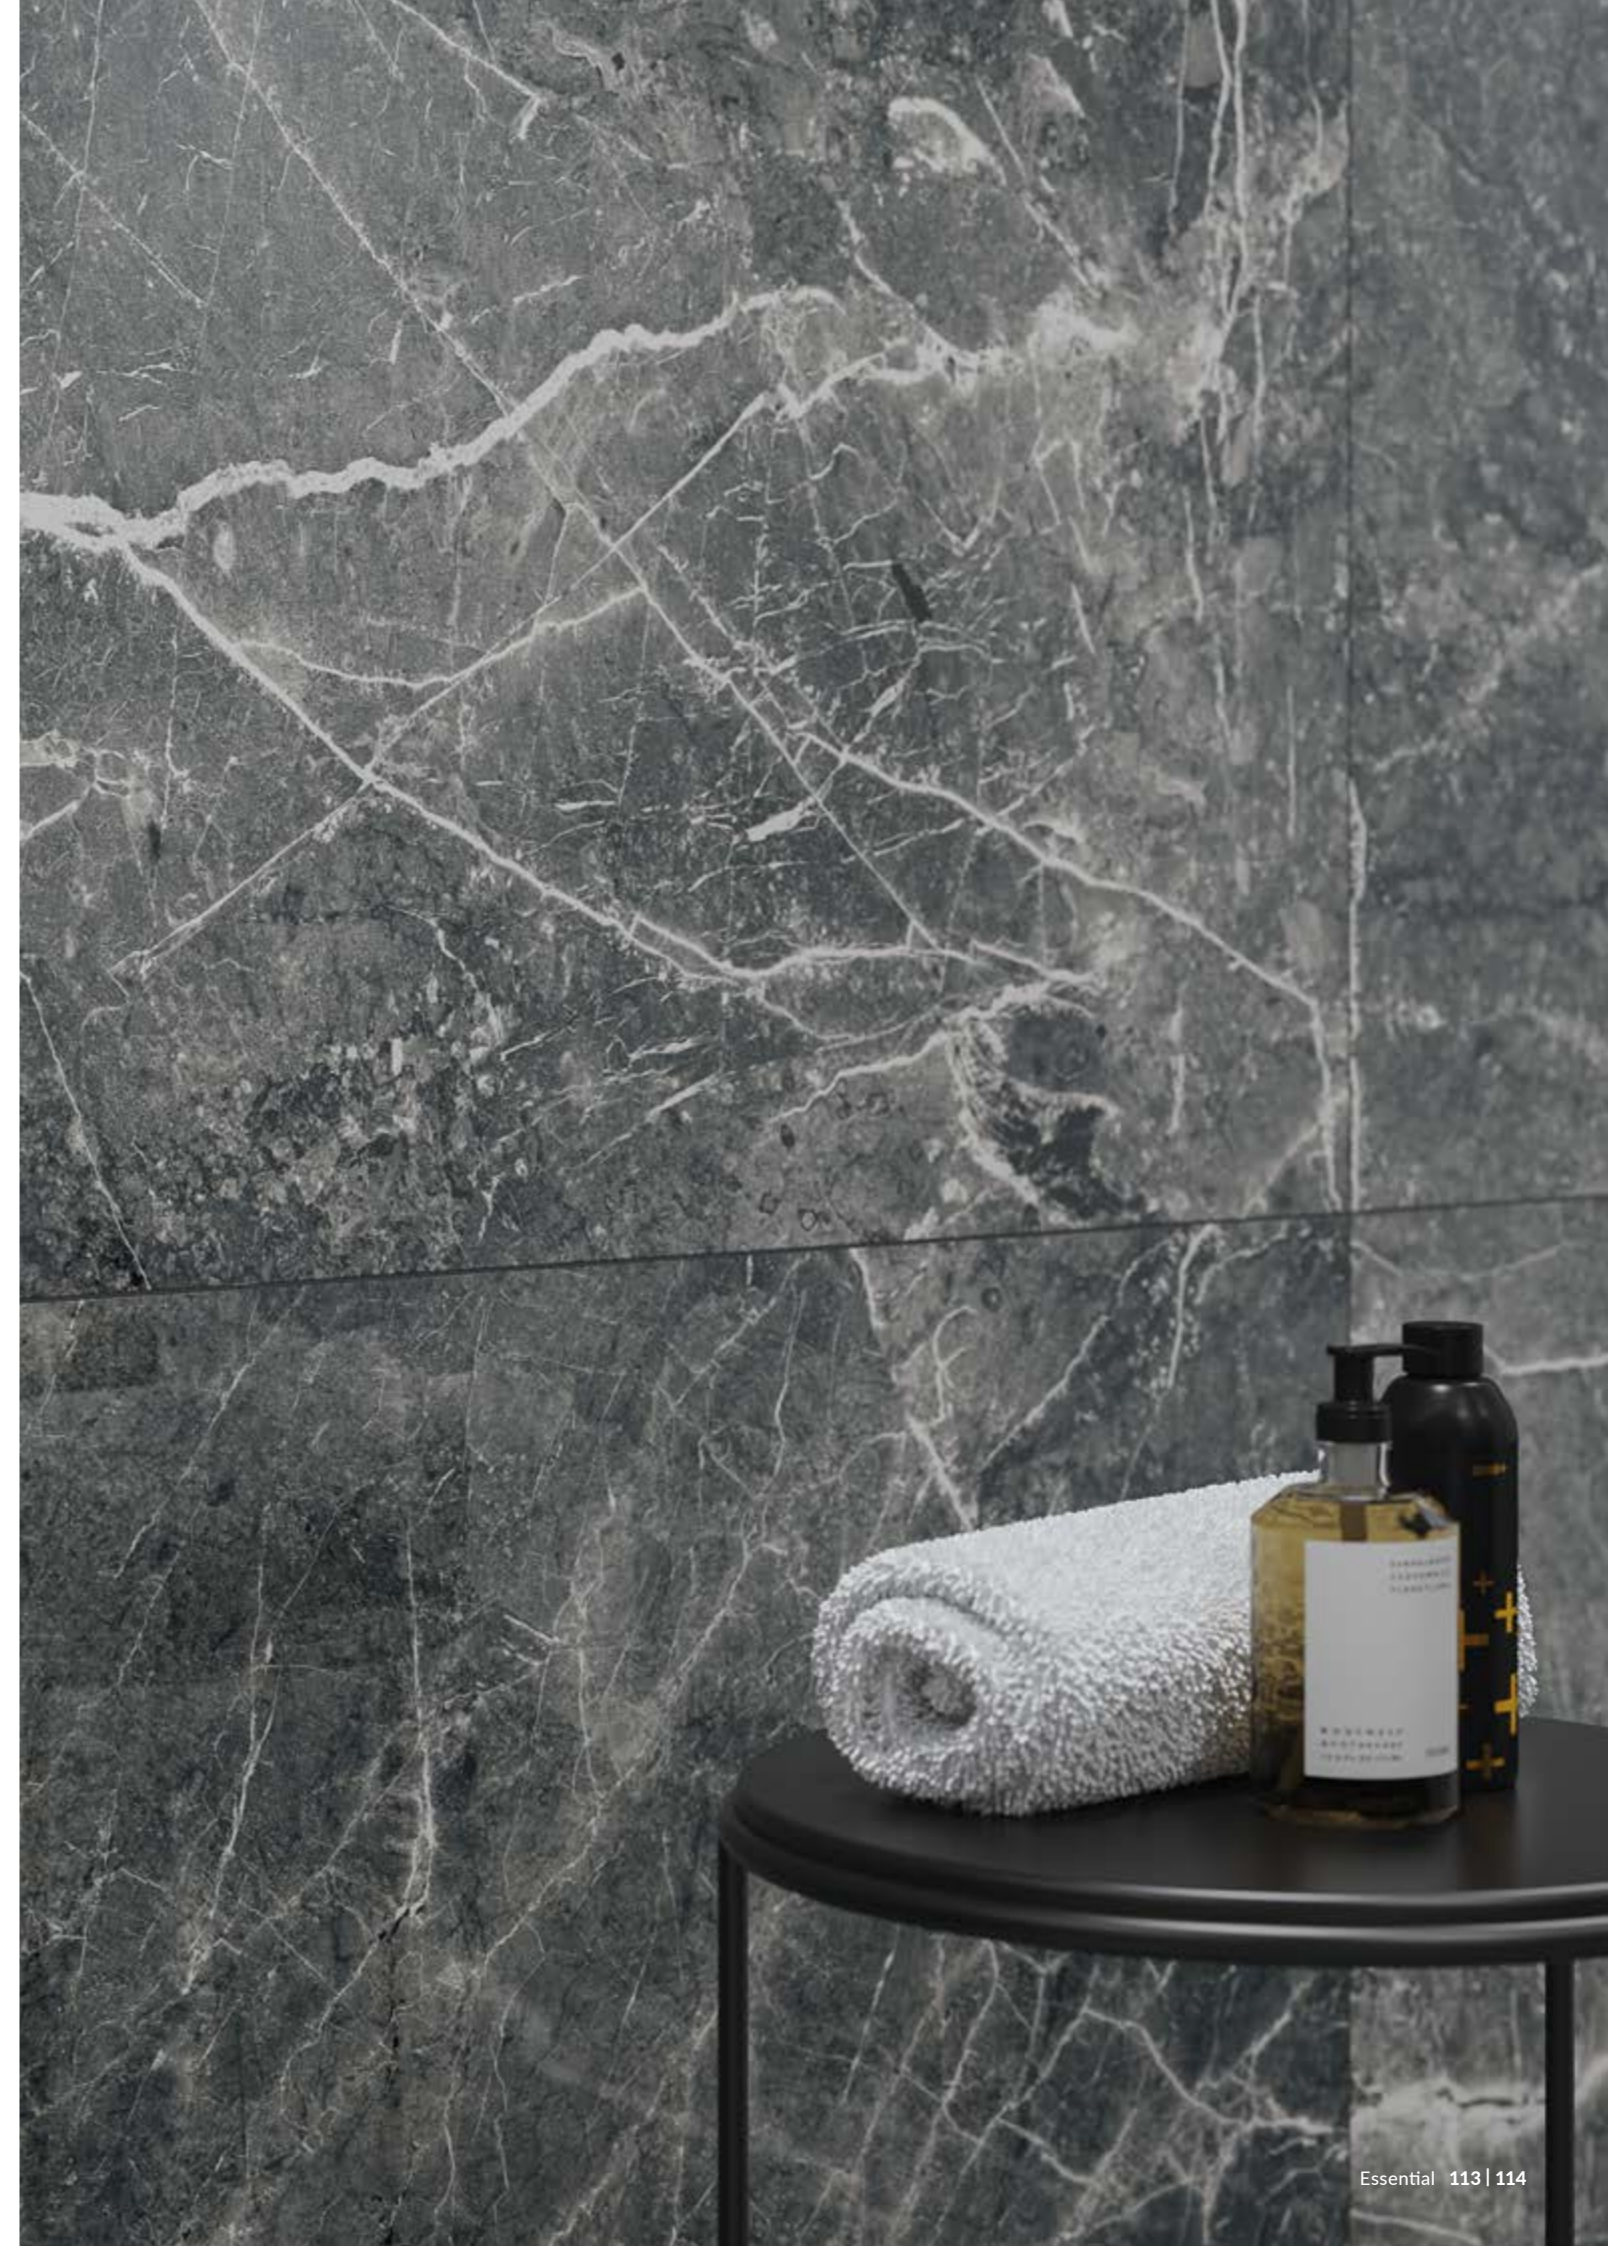

Essential

Unsere Edle Kollektion **Essential** in den Farben grau und grafit ist die perfekte Wahl für eine traditionelle und harmonische Raumgestaltung im Marmor-Look. Seine intensive Aderung verleiht dem Raum einen Eindruck, den wir aus vielen modernen Spa- und Wellnessbereichen kennen, indem uns das Entspannen leicht gemacht wird – so will uns diese Kollektion auch im eigenen Zuhause den Komfort von natürlicher Gelassenheit vermitteln.

*Our elegant **Essential** collection in grey and graphite is the perfect choice for traditional and harmonious room design in a marble look. By reminding us of many modern spa and wellness spaces that we're familiar with, the intense veining makes it easy for us to relax – in this way, this collection also aims at to suggest the comfort of natural serenity in our own home.*