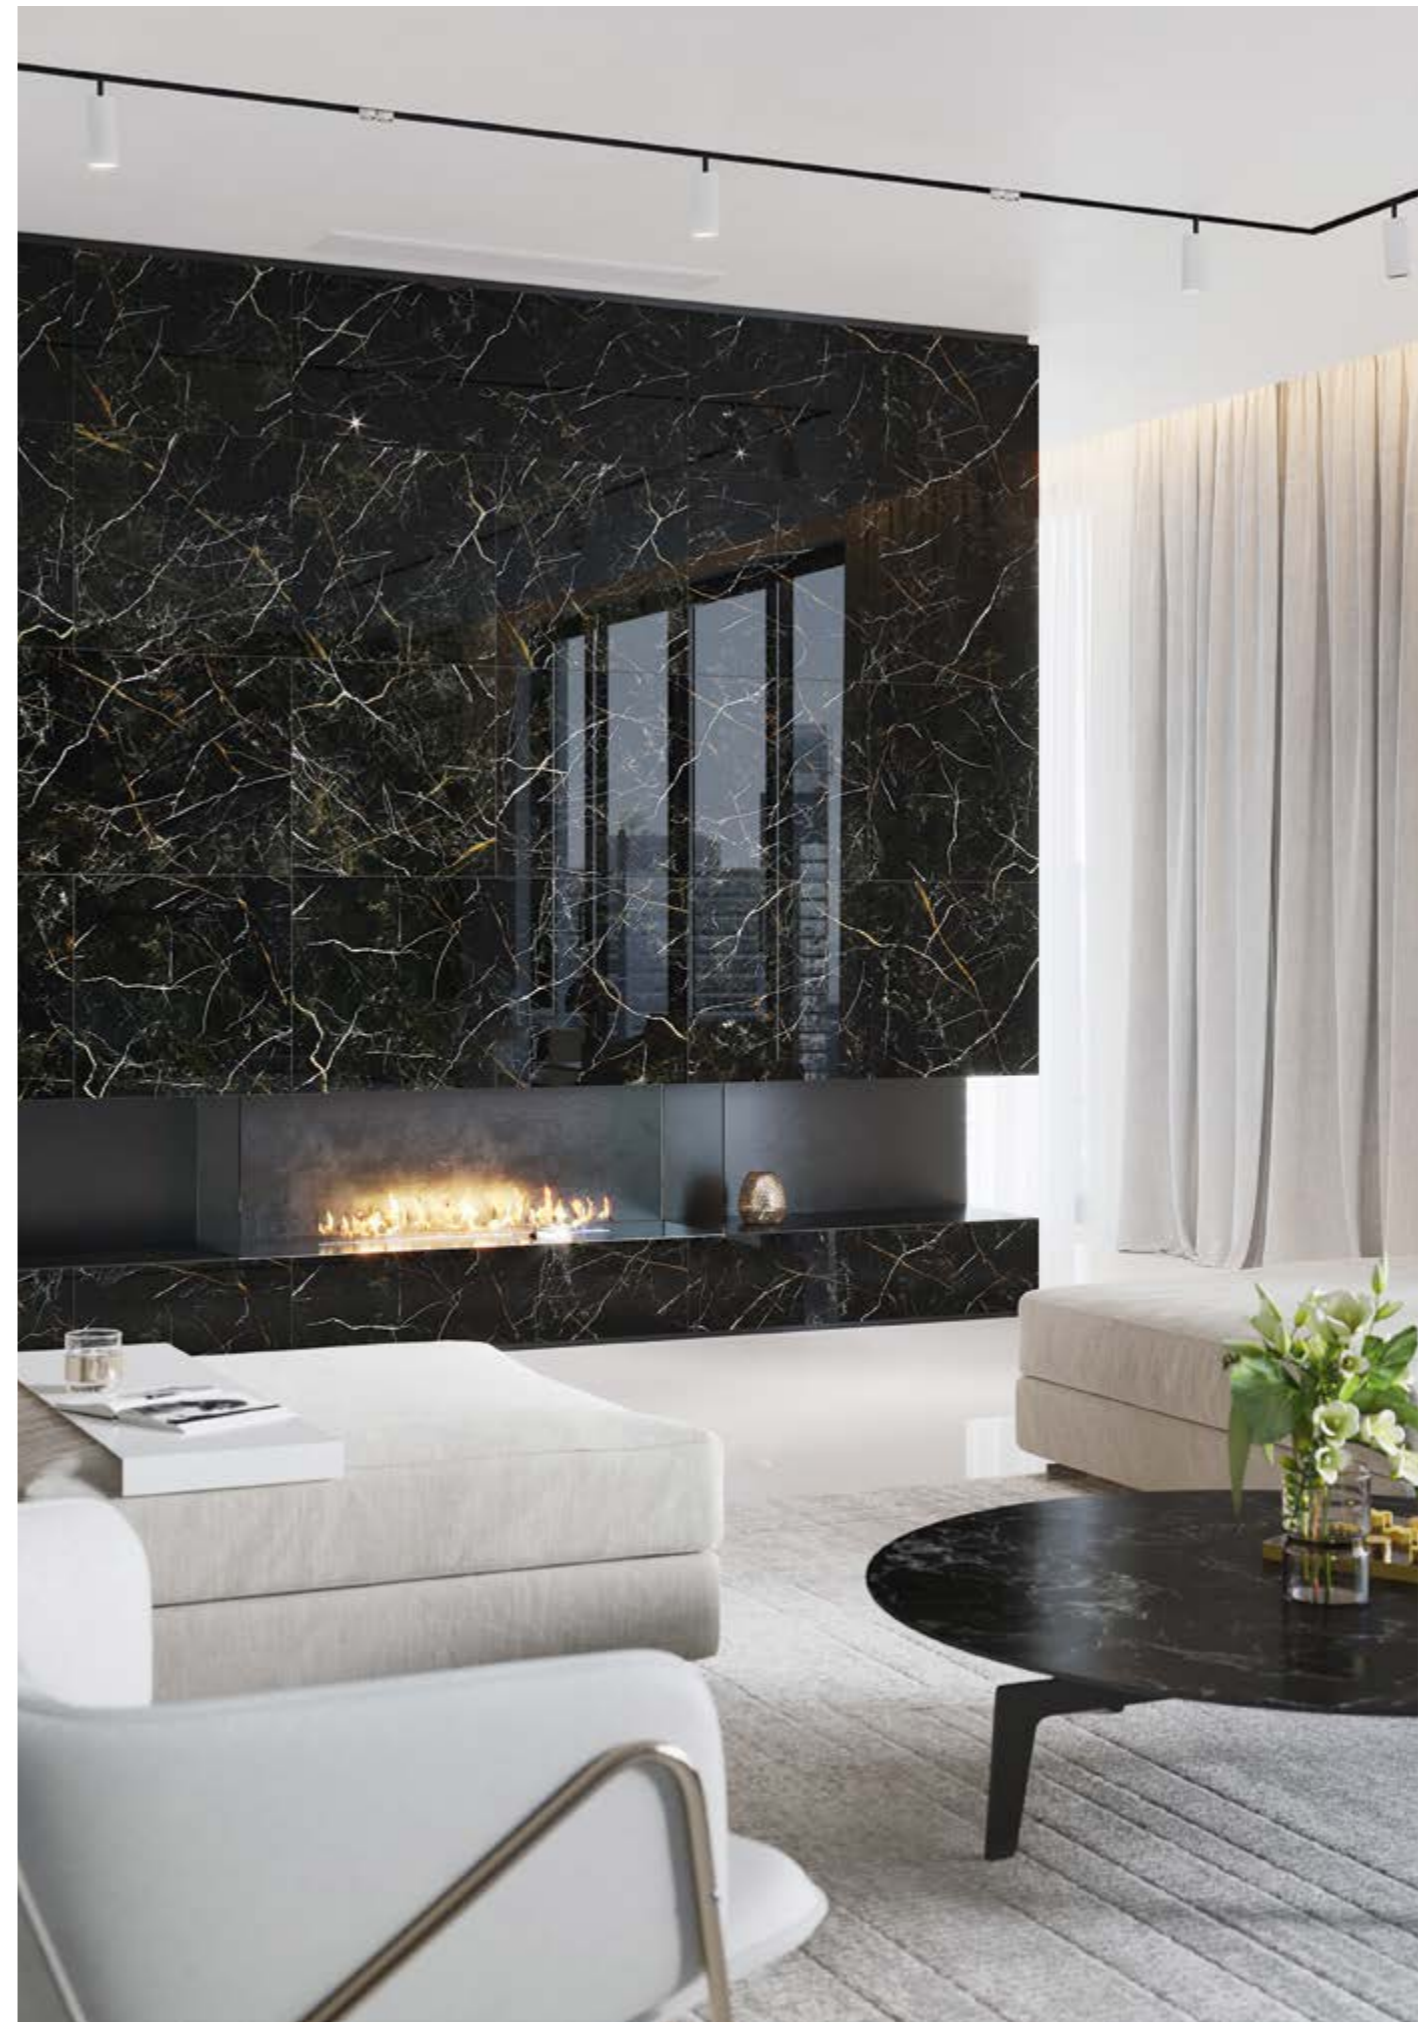

60 x 120
59,8 x 119,8
Feinsteinzeug
porcelain stoneware

80 x 80
79,8 x 79,8
Feinsteinzeug
porcelain stoneware

60 x 60
59,8 x 59,8
Feinsteinzeug
porcelain stoneware