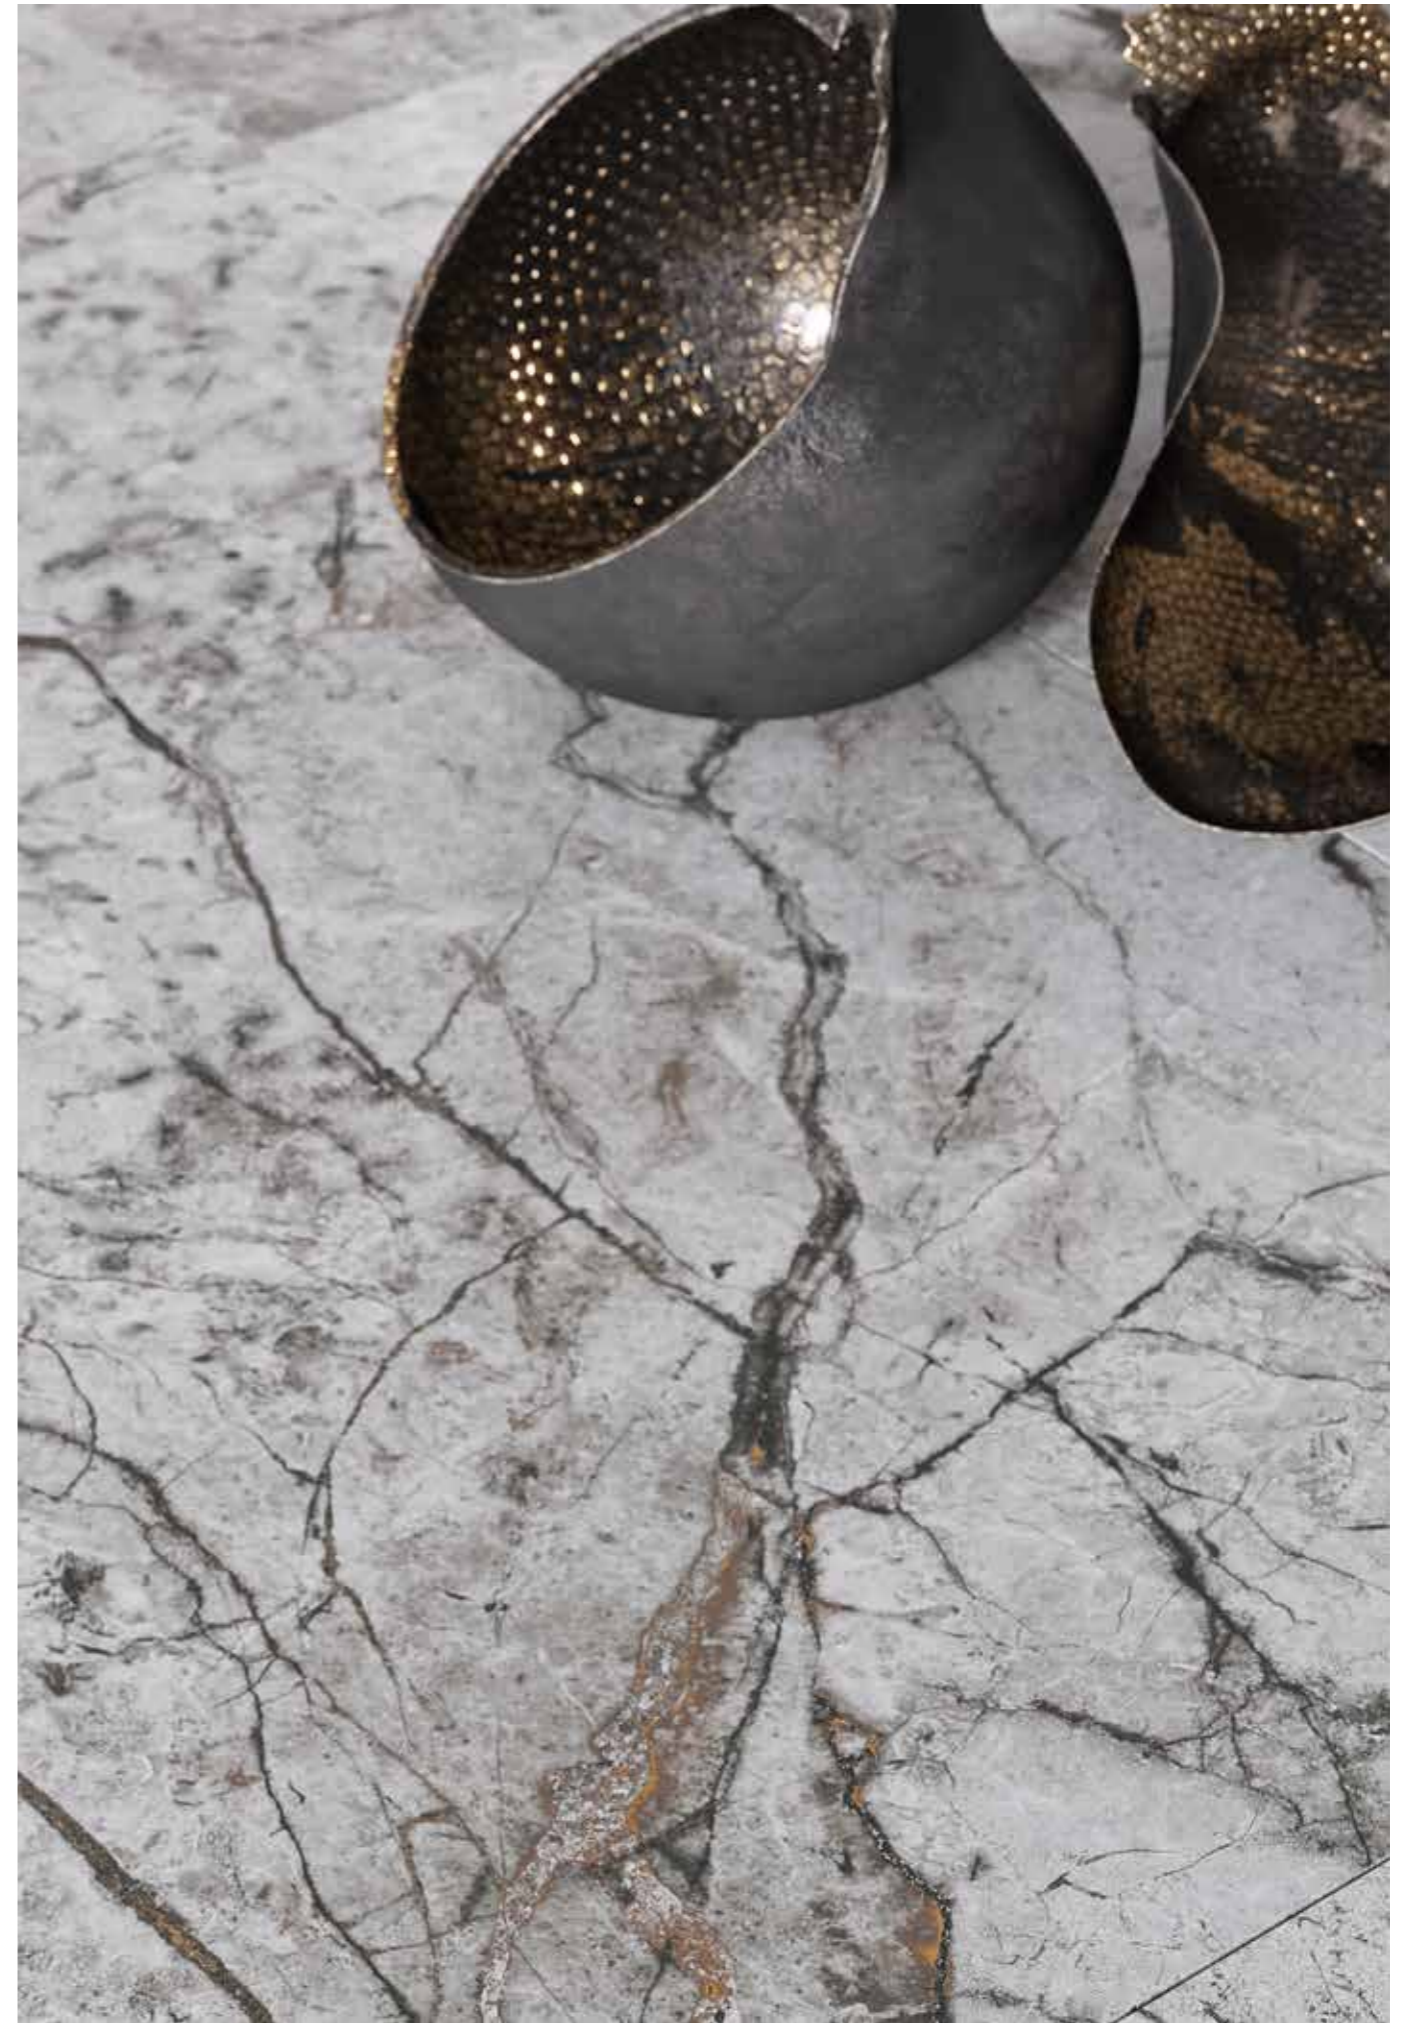

60x120
59,8x119,8
Feinsteinzeug
porcelain stoneware

80x80
79,8x79,8
Feinsteinzeug
porcelain stoneware

60x60
59,8x59,8
Feinsteinzeug
porcelain stoneware