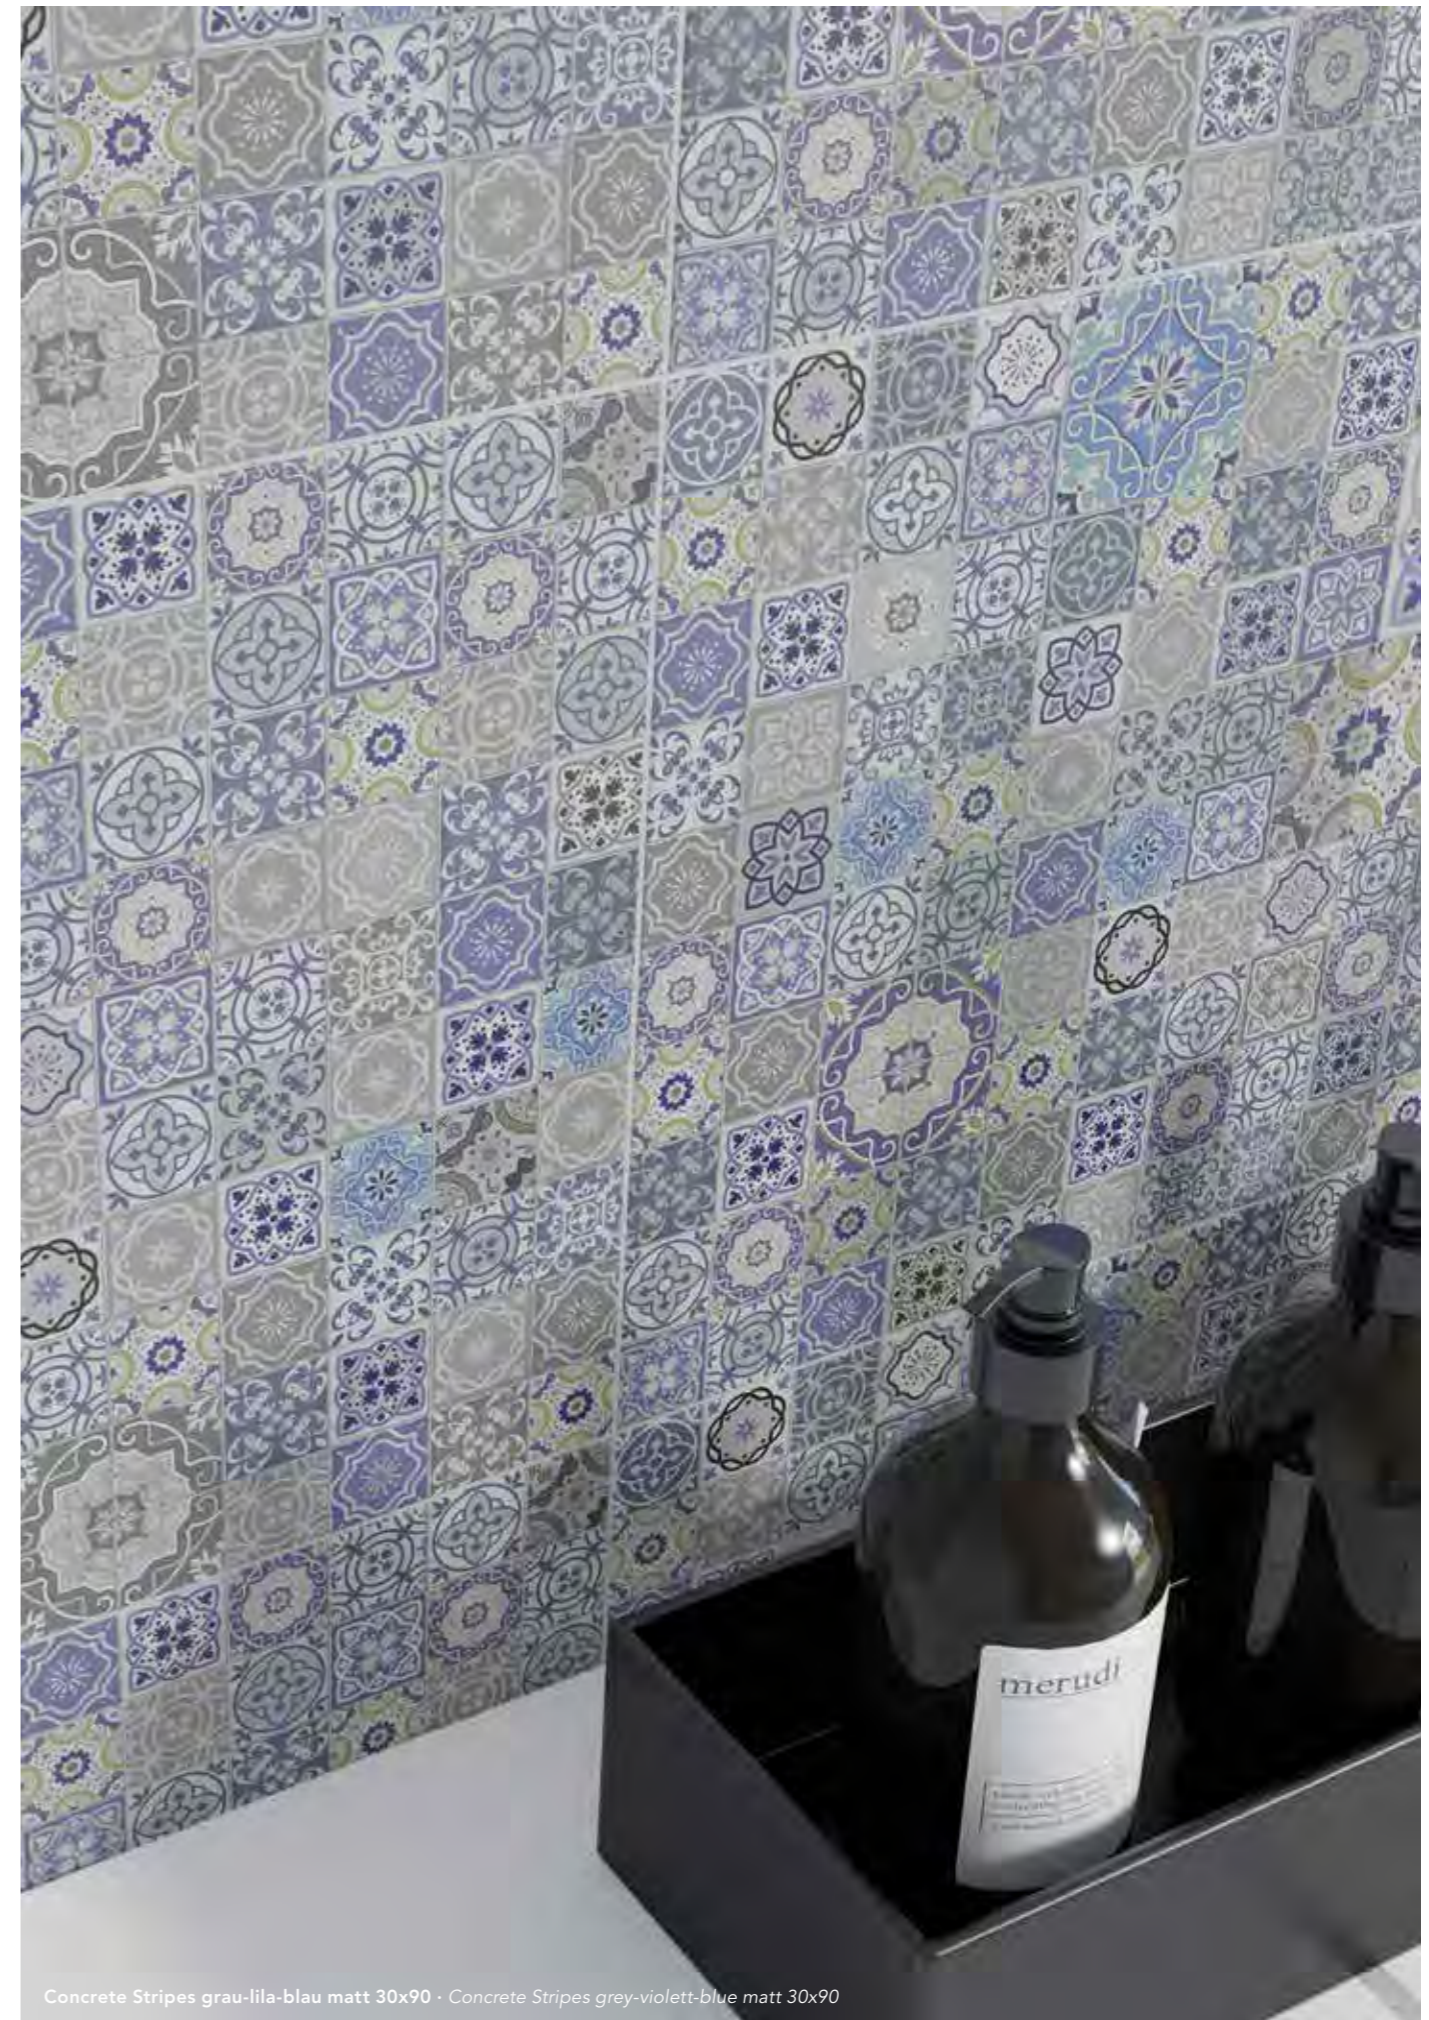

Concrete Stripes grau-lila-blau matt 30x90 • Concrete Stripes grey-violett-blue matt 30x90